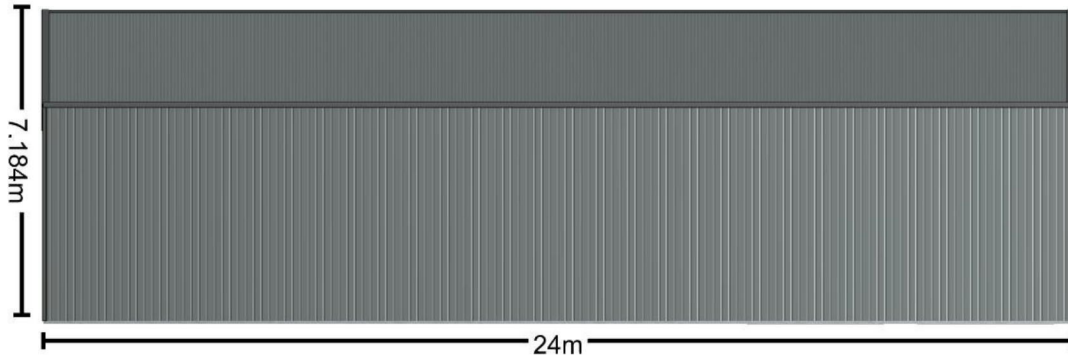

3D View [View & Edit in 3D: https://www.eurekagarages.com.au/request-a-quote/shed-designer.html#5We8XcHWqGG/1](https://www.eurekagarages.com.au/request-a-quote/shed-designer.html#5We8XcHWqGG/1)

**Floor Plan** View & Edit in 3D: <https://www.eurekagarages.com.au/request-a-quote/shed-designer.html#5We8XcHWqGG/1>

**Elevations**

View & Edit in 3D: <https://www.eurekagarages.com.au/request-a-quote/shed-designer.html#5We8XcHWqGG/1>

Left

Front

Back

Right