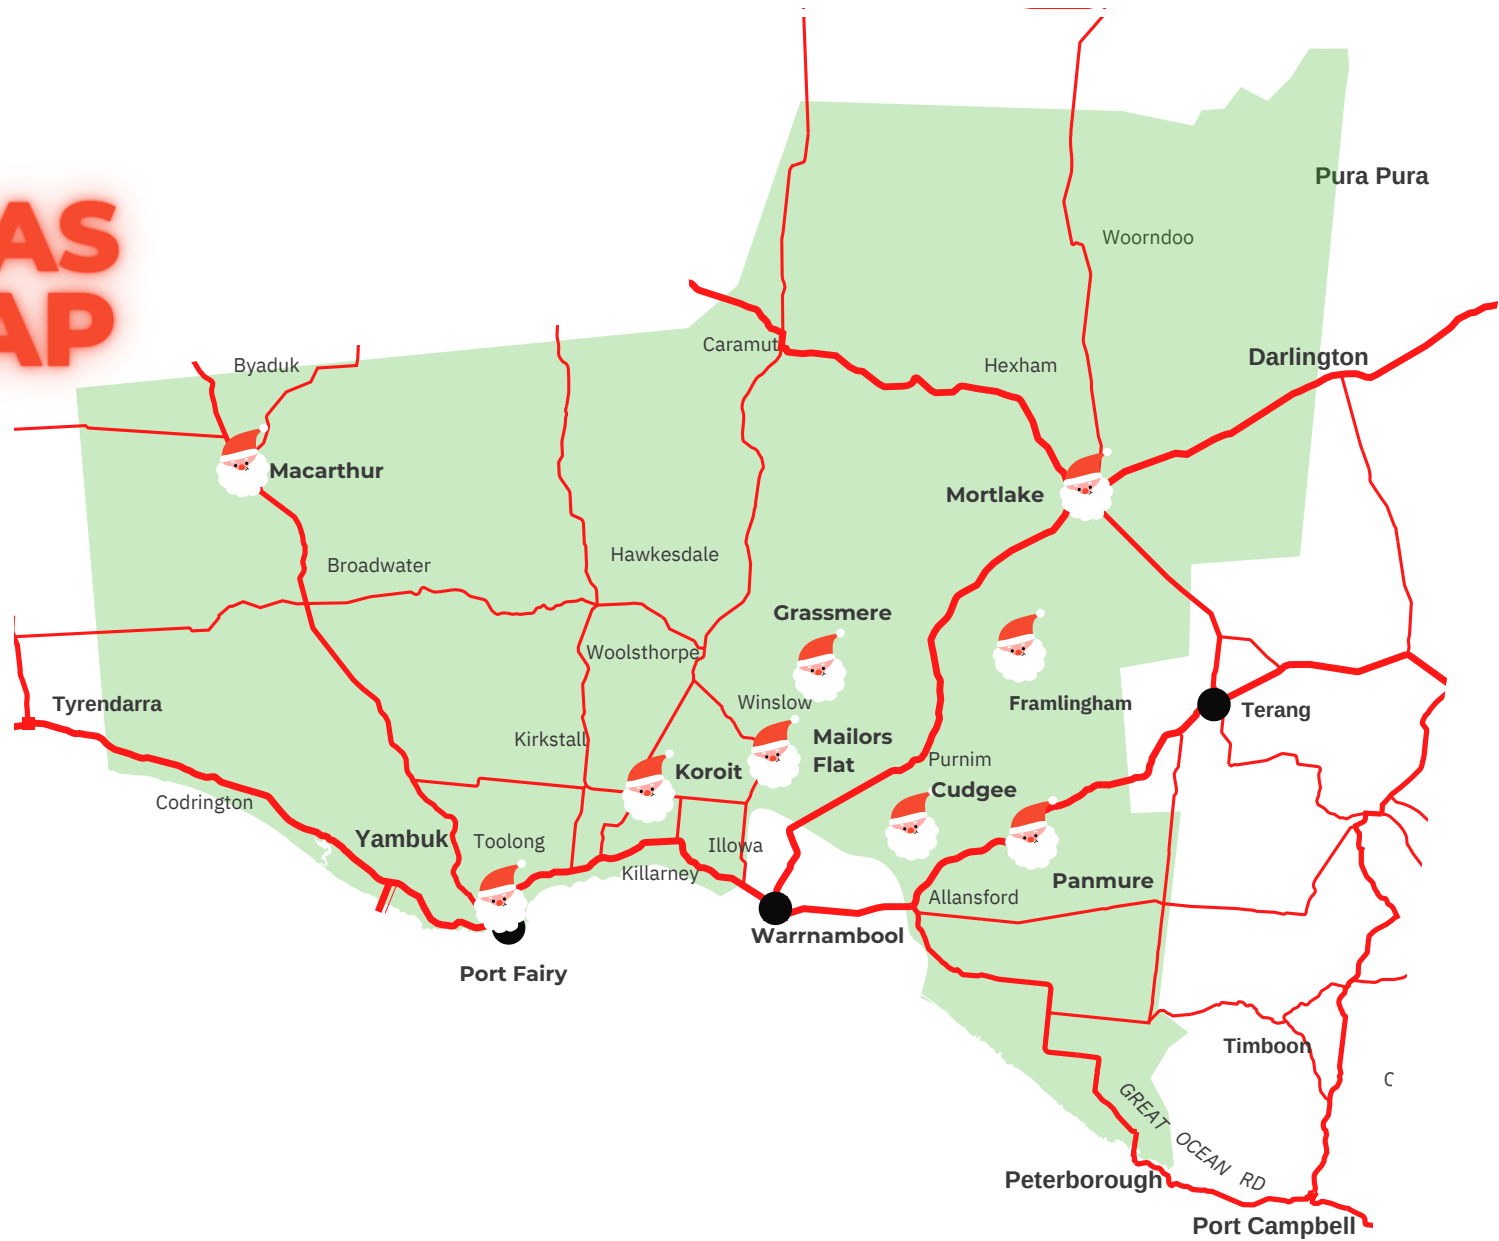

Moyne 2023

CHRISTMAS LIGHT MAP

Cudgee

164 Dwarroon Road, Cudgee
170 Dwarroon Road, Cudgee

Framlingham

10 Queen Street, Framlingham

Grassmere

481 Cathcarts Ford Road, Grassmere

Hawkesdale

266 Minjah Road, Hawkesdale

Koroit

16 Anne Street, Koroit
33 Black Street, Koroit
1 Gladman Court, Koroit
6 Gladman Court, Koroit
36 Keane Street, Koroit
316 Lake View Road, Koroit
42 Nine Mile Creek Road, Koroit

Macarthur

1 Eversley Street, Macarthur

Mailors Flat

829 Warrnambool-Caramut Rd, Mailors Flat

Mortlake

23 Officer Street, Mortlake

Panmure

8840 Princes Highway, Panmure

Port Fairy

35 Baden Powell Drive, Port Fairy
15 McGill Court, Port Fairy
7 Perry Close, Port Fairy
47 Philip Street, Port Fairy
Port Fairy Textiles - Shop 1/54 Sackville Street
135 Princes Highway, Port Fairy
30 Sandspit Road, Port Fairy
17 Tieman Street, Port Fairy