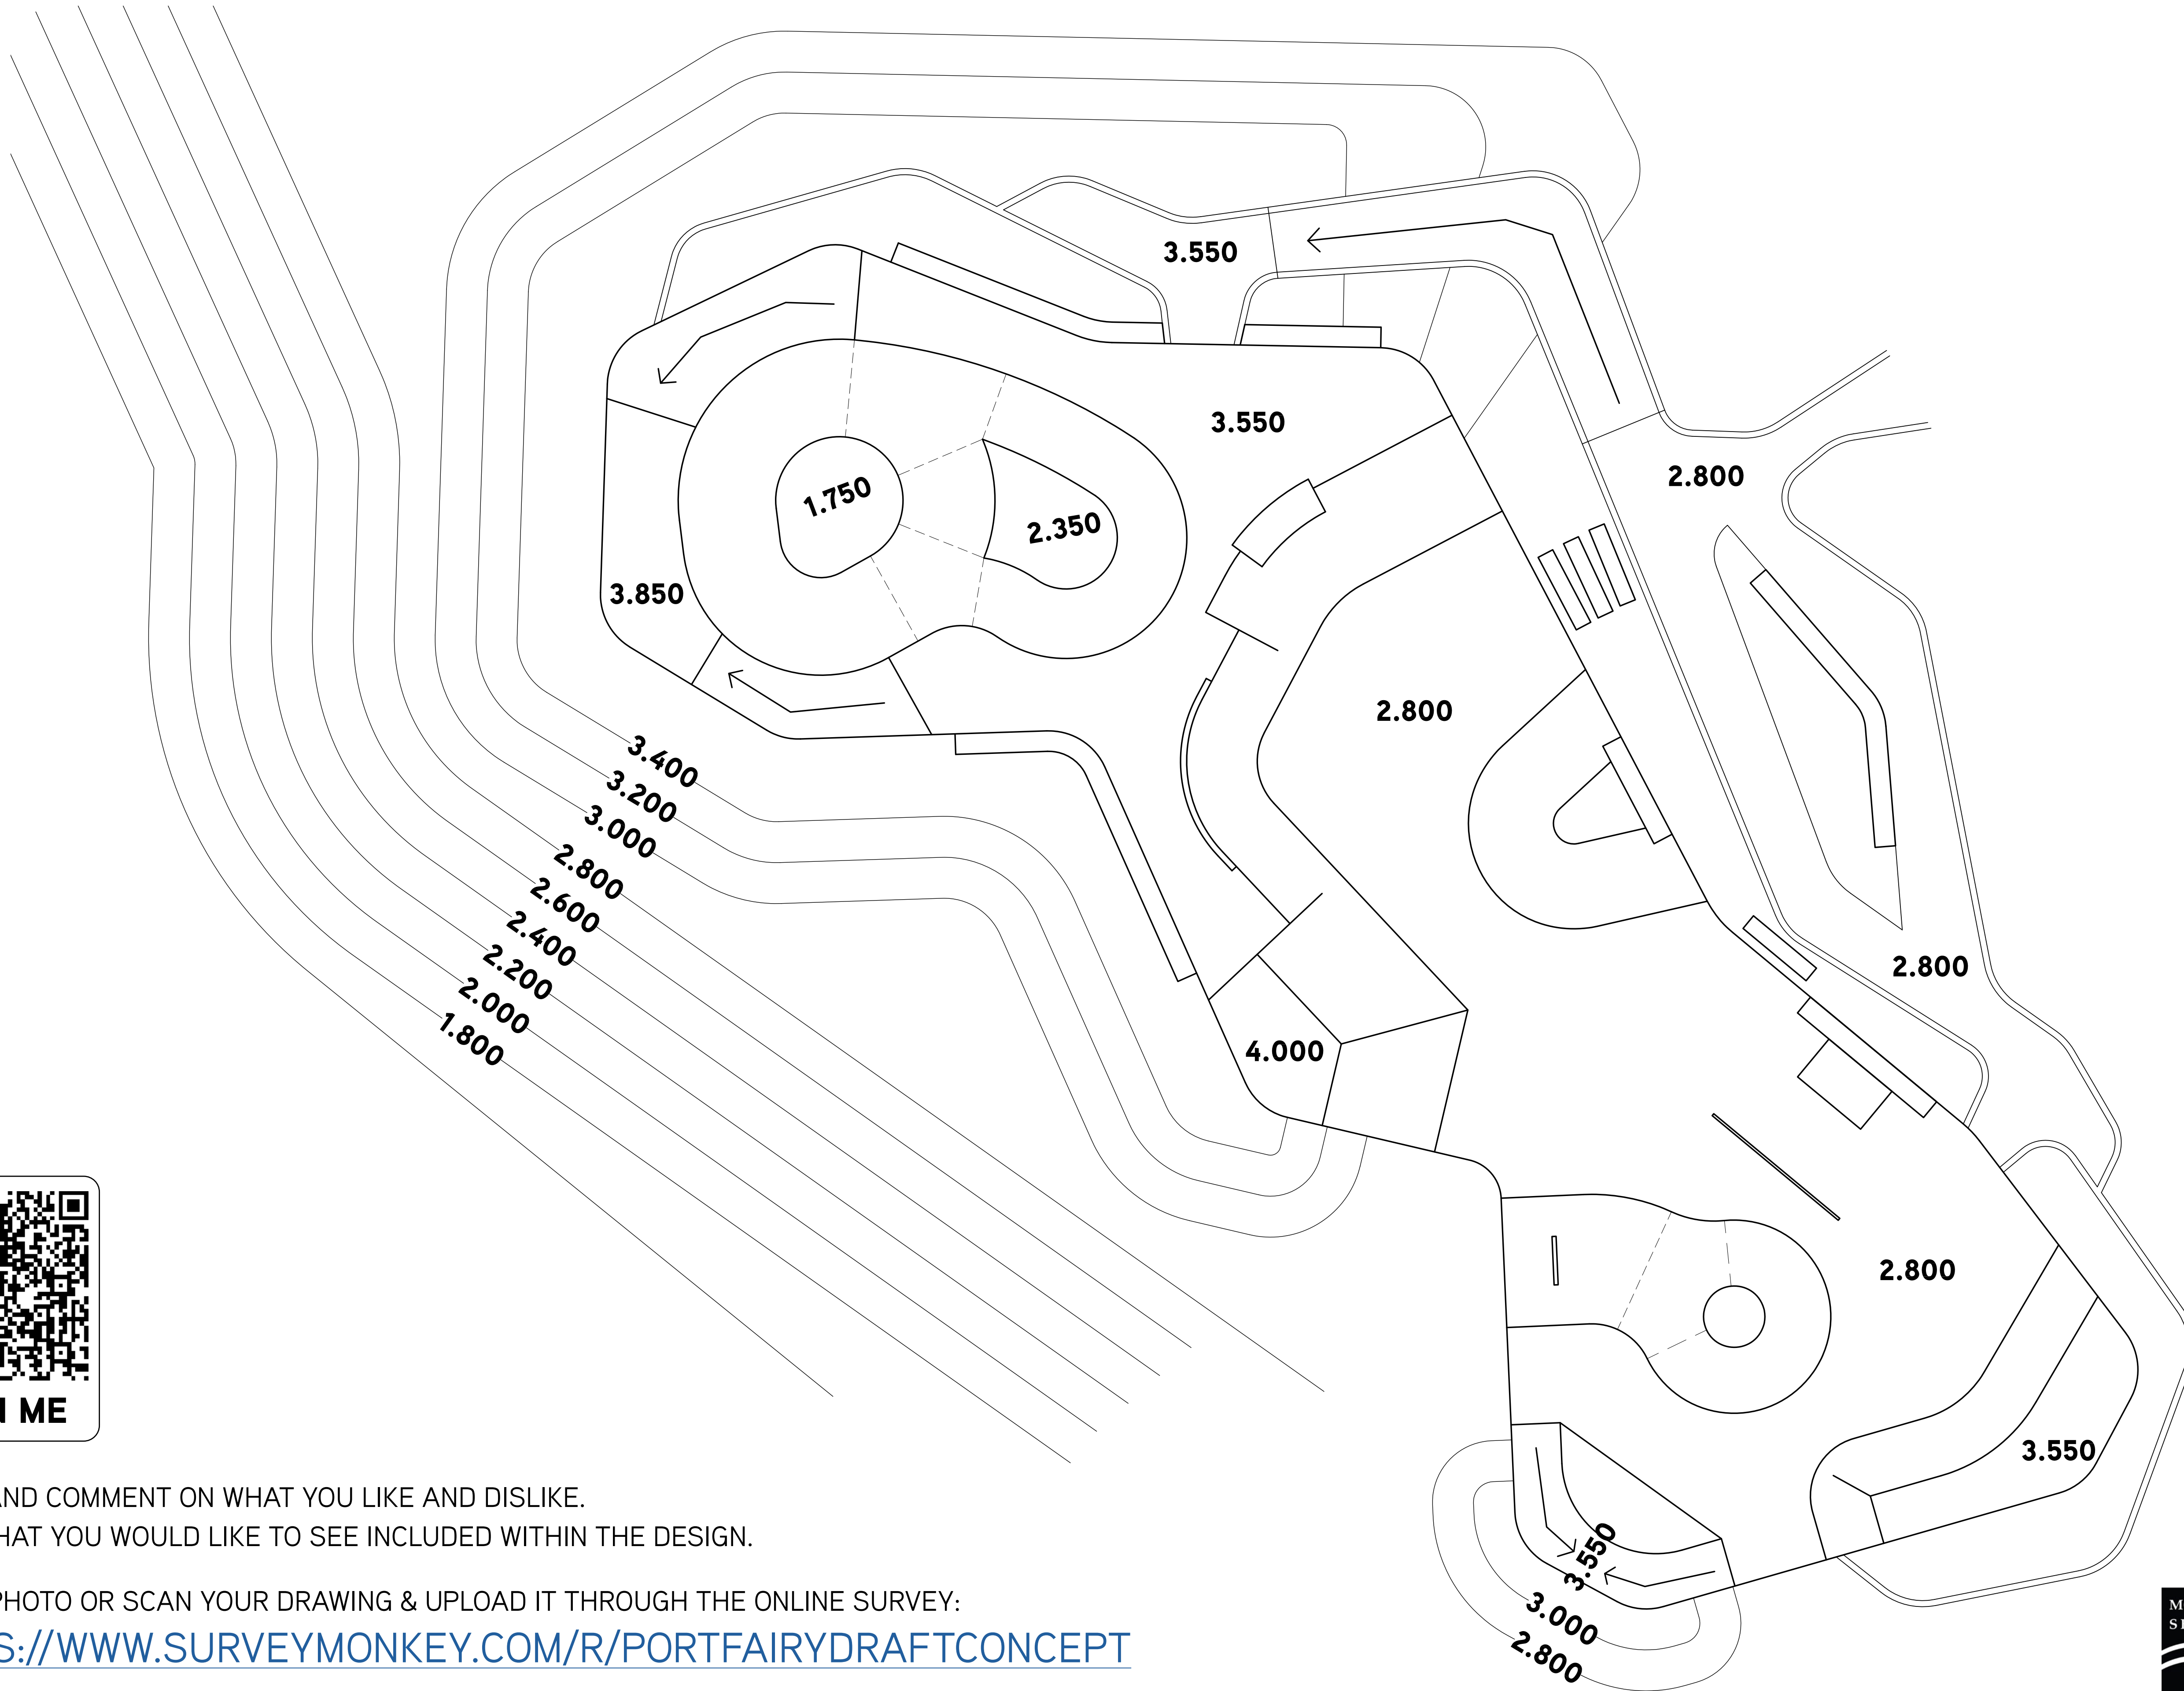

PORT FAIRY SKATEPARK

AUGUST 2021

CIRCLE AND COMMENT ON WHAT YOU LIKE AND DISLIKE.
DRAW WHAT YOU WOULD LIKE TO SEE INCLUDED WITHIN THE DESIGN.
TAKE A PHOTO OR SCAN YOUR DRAWING & UPLOAD IT THROUGH THE ONLINE SURVEY:
[HTTPS://WWW.SURVEYMONKEY.COM/R/PORTFAIRYDRAFTCONCEPT](https://www.surveymonkey.com/r/portfairydraftconcept)