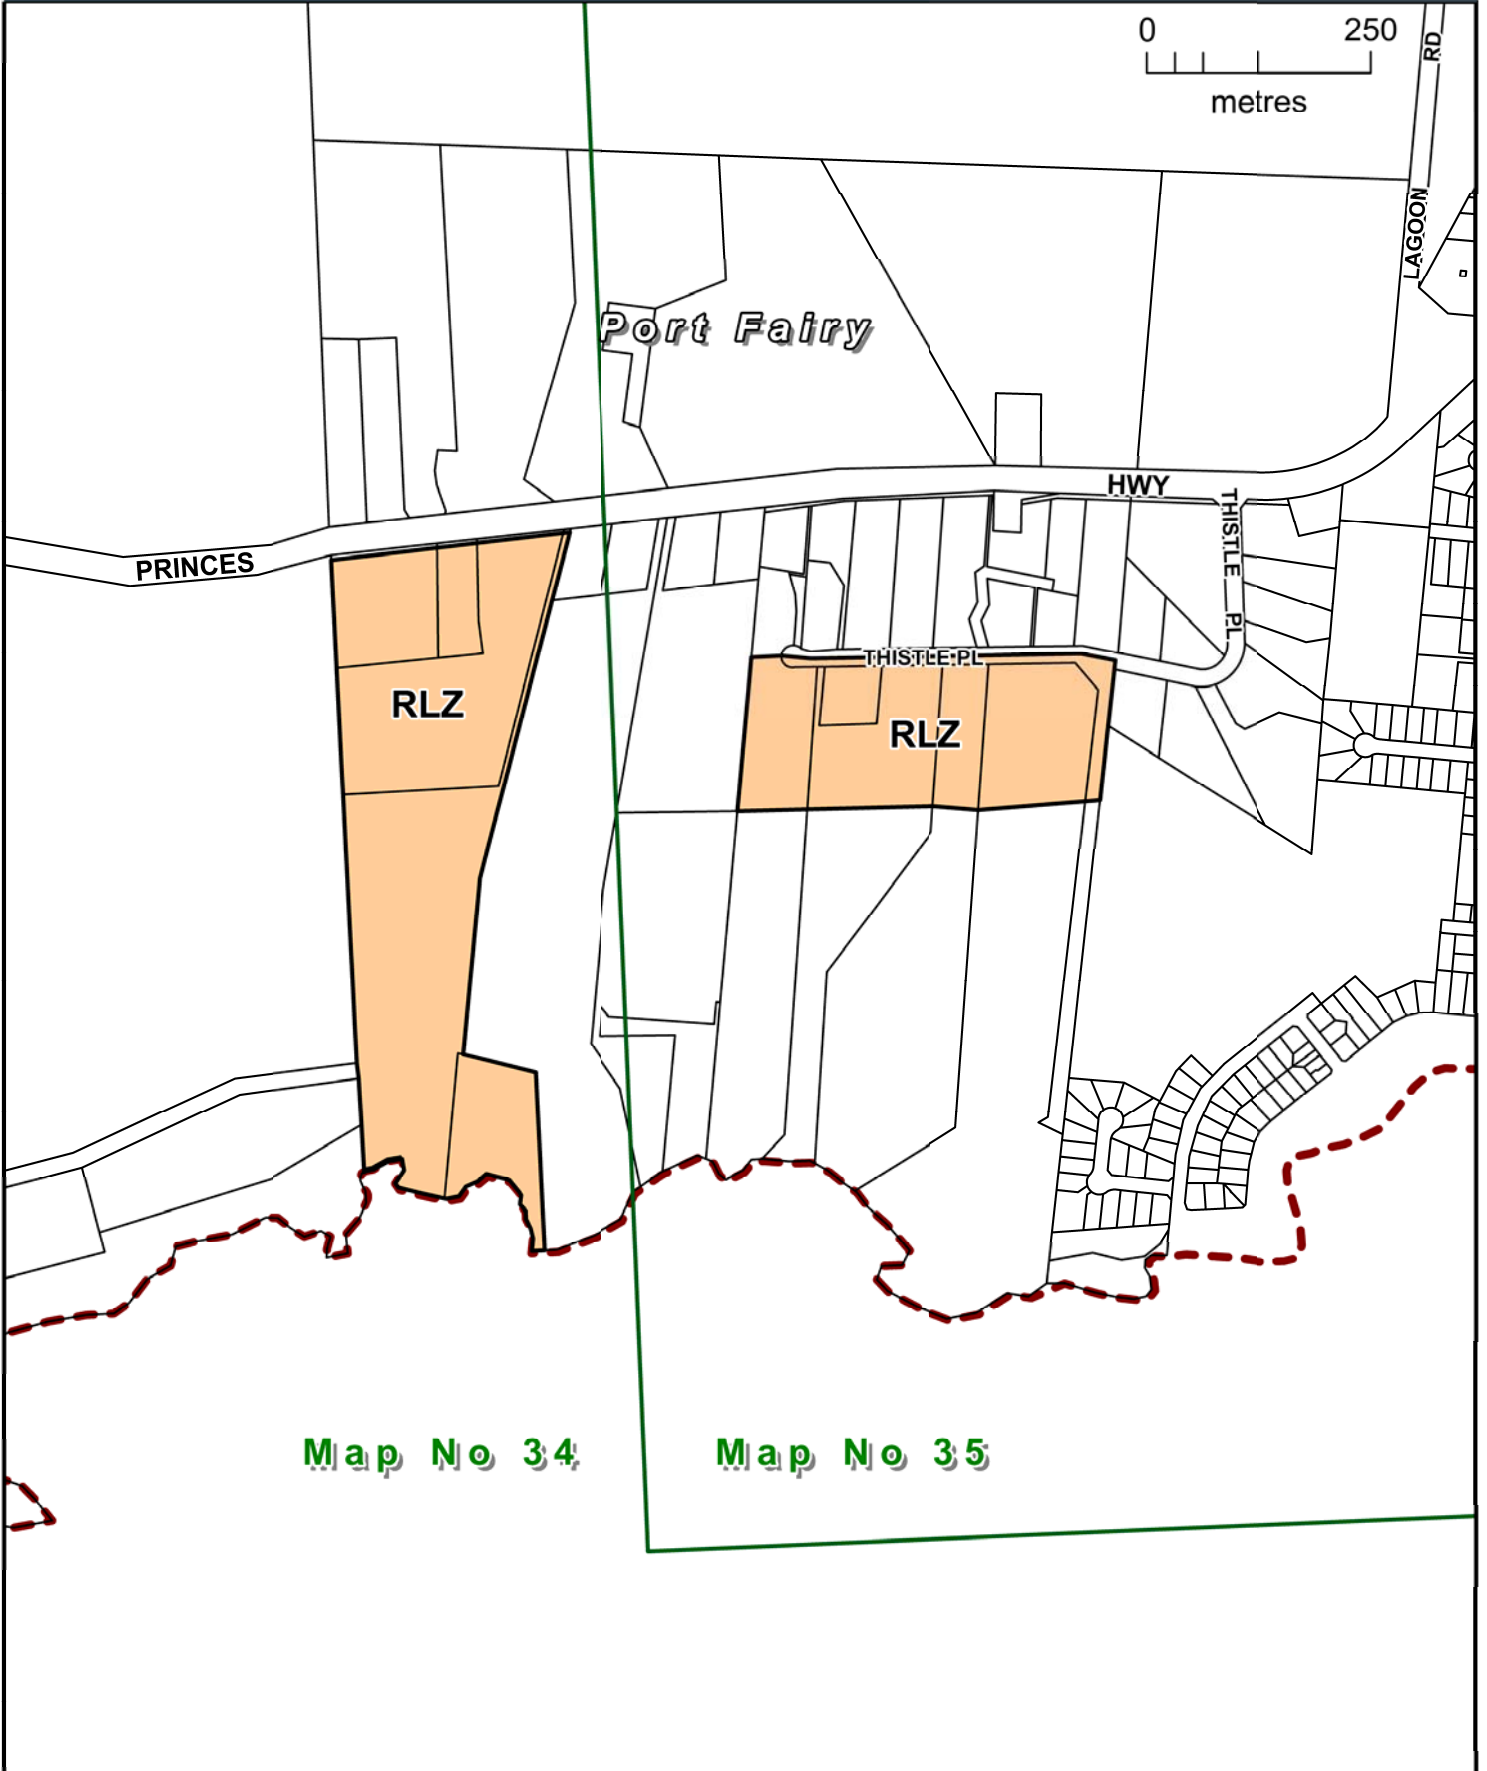

# MOYNE PLANNING SCHEME

## LEGEND

 RLZ RURAL LIVING ZONE

Part of Planning Scheme Maps 34 & 35