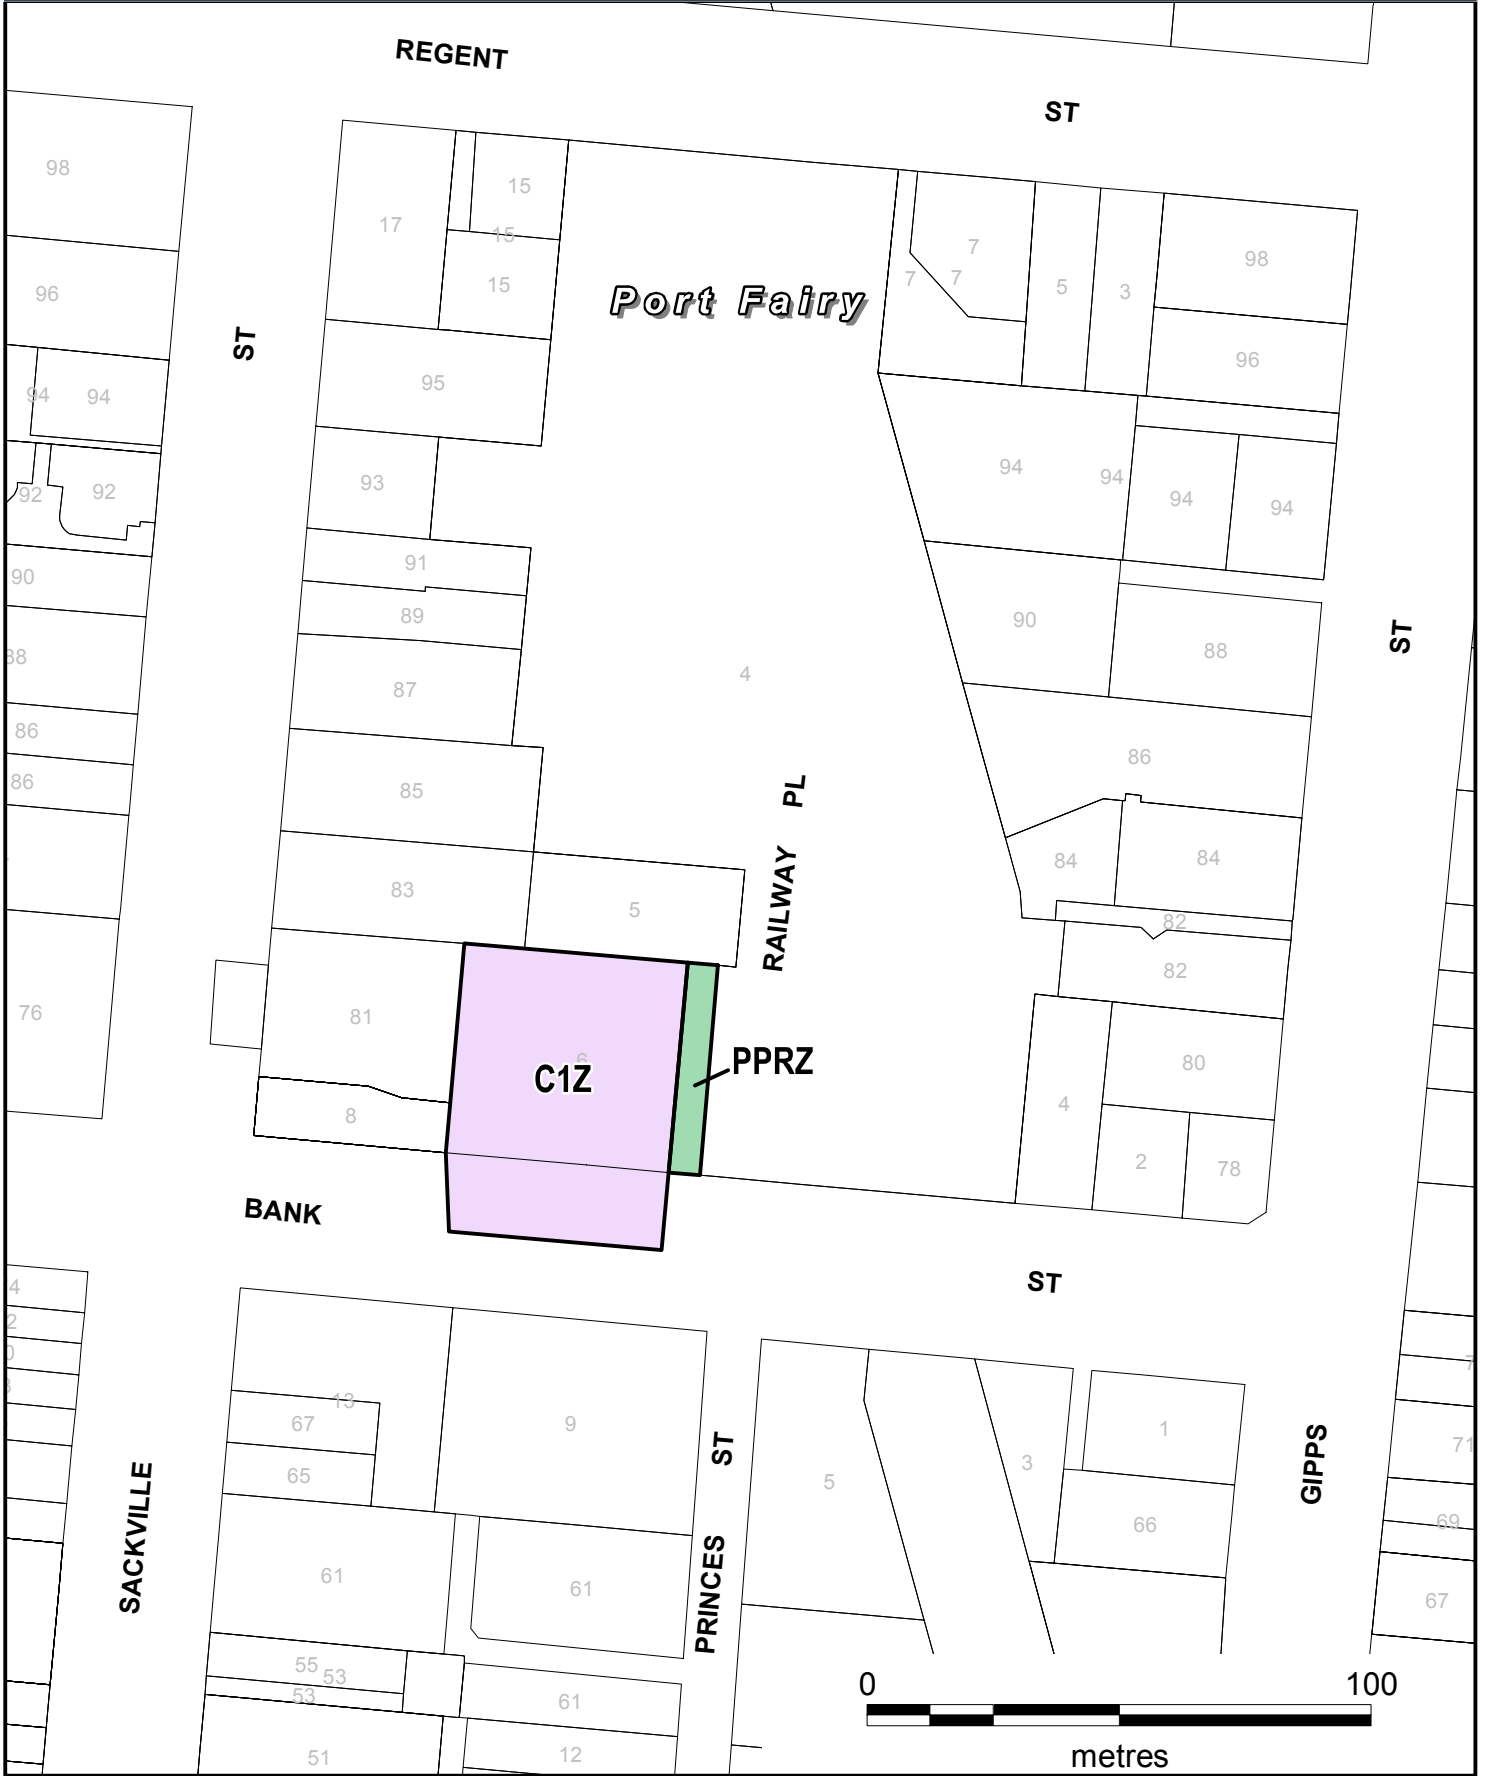

MOYNE PLANNING SCHEME

LEGEND

- C1Z** Commercial 1 Zone
- PPRZ** Public Park and Recreation Zone

Part of Planning Scheme Map 36

AMENDMENT C63